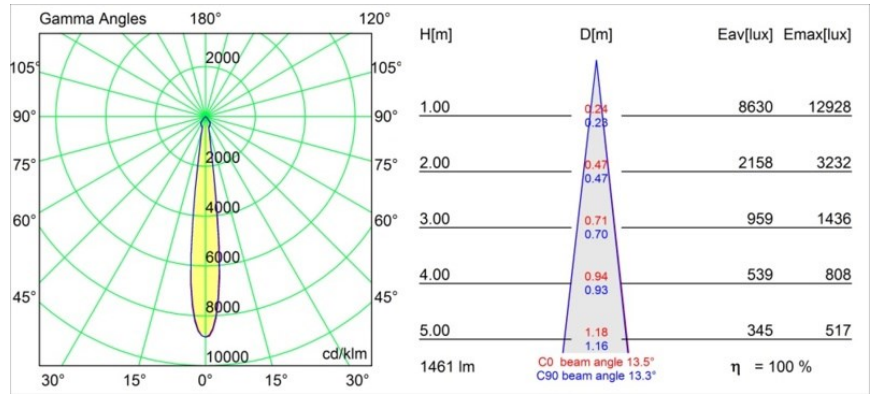

Light distribution & beam diagram