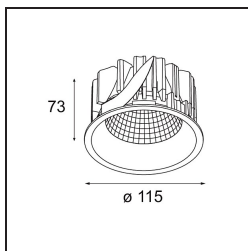

Date
Customer
Project
Type

Smart Lotis Recessed 115 1x LED 4000K Medium DE White Structure

Specifications

Material	12751109
Light Source Type	LED
LED Type	BRIDGELUX VERO13
LED technology	LED COB
CRI	Min. 90
Colour Temperature	4000K
Lifetime	L80B20 @50,000 Hours
Lamp Included	Yes
Number of Light Sources	1
CIE flux code	94 98 100 100 90
Binning (SDCM)	3
Light Direction	Down
Optic	Reflector
Measured beam angle (°)	25.3
Input Voltage	Constant Current Driver Required
Electrical Class	III
IP Rating	20
Glow wire rating (°C)	960
Indoor/Outdoor	Indoor
Application	Ceiling, Wall
Mounting	Recessed
Cut-out size (mm)	ø108
Mounting depth (mm)	100.0
Adjustability	Not Applicable
Distance to Lighted Object (m)	0,1
Primary Colour & Primary Finish	White, Structure
Gross weight (g)	455.0
Drive current (mA)	350 500 700
Min. forward voltage (Vf)	29,1 29,9 31,0
Max. forward voltage (Vf)	33,7 34,7 35,8
Connected load (W)	11,0 16,2 23,4
Luminous flux per lamp (lm)	1219 1672 2224
Efficacy (lm/W)	111 103 94
Glare rating	16 17 18