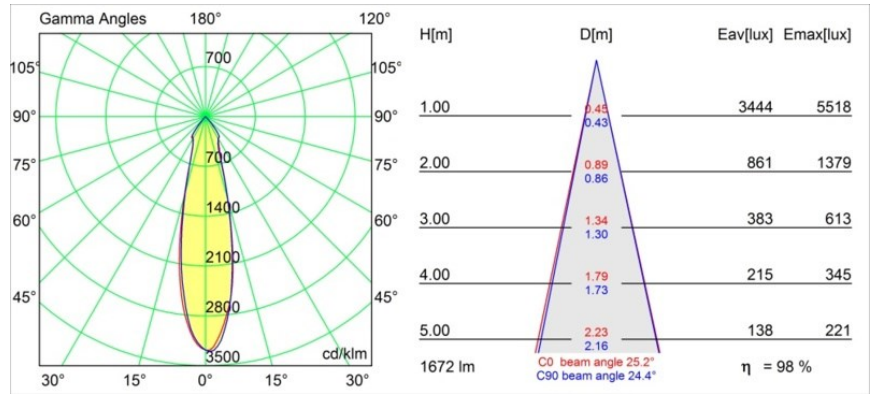

Light distribution & beam diagram