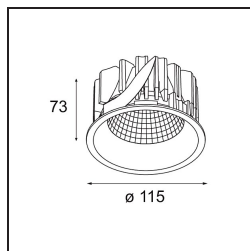

**Specifications**

Material	12751132
Light Source Type	LED
LED Type	BRIDGELUX VERO13
LED technology	LED COB
CRI	Min. 90
Colour Temperature	4000K
Lifetime	L80B20 @50,000 Hours
Lamp Included	Yes
Number of Light Sources	1
CIE flux code	99 100 100 100 84
Binning (SDCM)	3
Light Direction	Down
Optic	Reflector
Measured beam angle (°)	25.2
Input Voltage	Constant Current Driver Required
Electrical Class	III
IP Rating	20
Glow wire rating (°C)	960
Indoor/Outdoor	Indoor
Application	Ceiling, Wall
Mounting	Recessed
Cut-out size (mm)	ø108
Mounting depth (mm)	100.0
Adjustability	Not Applicable
Distance to Lighted Object (m)	0,1
Primary Colour & Primary Finish	Black, Structure
Gross weight (g)	455.0
Drive current (mA)	350      500      700
Min. forward voltage (Vf)	29,1      29,9      31,0
Max. forward voltage (Vf)	33,7      34,7      35,8
Connected load (W)	11,0      16,2      23,4
Luminous flux per lamp (lm)	1199      1645      2188
Efficacy (lm/W)	109      101      93
Glare rating	15      16      17