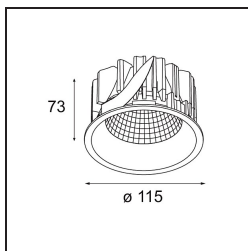

Date
Customer
Project
Type

*Smart Lotis Recessed 115 1x LED 2700K Medium DE Black Structure*

**Specifications**

Material	12751032
Light Source Type	LED
LED Type	BRIDGELUX VERO13
LED technology	LED COB
CRI	Min. 90
Colour Temperature	2700K
Lifetime	L80B20 @50,000 Hours
Lamp Included	Yes
Number of Light Sources	1
CIE flux code	99 100 100 100 84
Binning (SDCM)	3
Light Direction	Down
Optic	Reflector
Measured beam angle (°)	25.2
Input Voltage	Constant Current Driver Required
Electrical Class	III
IP Rating	20
Glow wire rating (°C)	960
Indoor/Outdoor	Indoor
Application	Ceiling, Wall
Mounting	Recessed
Cut-out size (mm)	ø108
Mounting depth (mm)	100.0
Adjustability	Not Applicable
Distance to Lighted Object (m)	0,1
Primary Colour & Primary Finish	Black, Structure
Gross weight (g)	455.0
Drive current (mA)	350      500      700
Min. forward voltage (Vf)	29,1      29,9      31,0
Max. forward voltage (Vf)	33,7      34,7      35,8
Connected load (W)	11,0      16,2      23,4
Luminous flux per lamp (lm)	1048      1437      1911
Efficacy (lm/W)	95      88      81
Glare rating	15      16      17