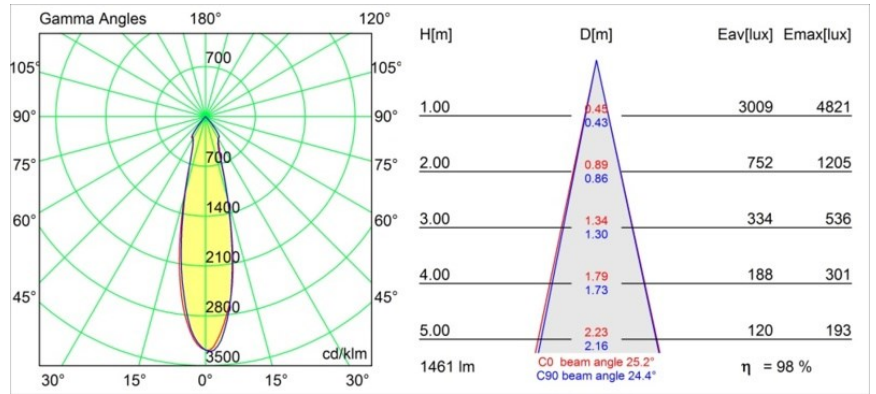

---

Remark

- 3500K on request
-

**TM30 & CRI diagram**

**Light distribution & beam diagram**

**Decorative Accessories**

- 12810009** Mask Smart 115 1x White Structure
- 12810032** Mask Smart 115 1x Black Structure
- 12810046** Mask Smart 115 1x Gold Matt