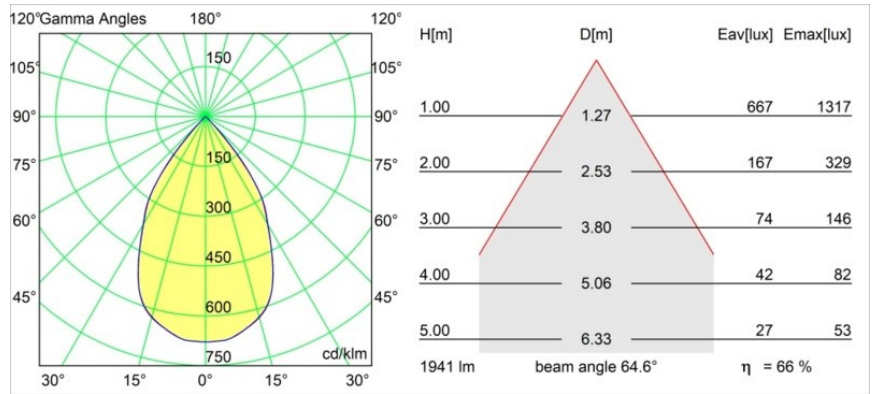

Light distribution & beam diagram