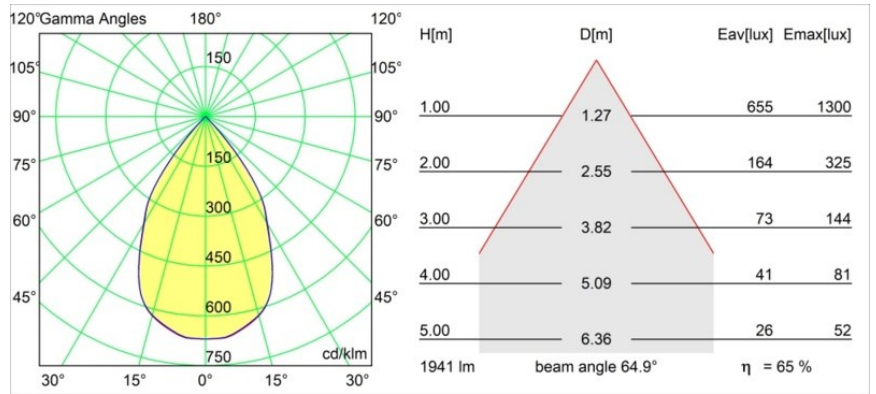

Light distribution & beam diagram