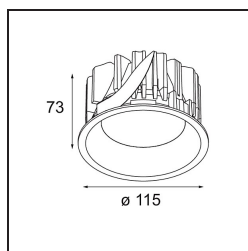

### Specifications

Material	12750432
Light Source Type	LED
LED Type	BRIDGELUX VERO13 G8
LED technology	LED COB
CRI	Min. 90
Colour Temperature	3000K
Lifetime	L80B10 @50,000 Hours
Lamp Included	Yes
Number of Light Sources	1
CIE flux code	99 100 100 100 79
Binning (SDCM)	2
Light Direction	Down
Optic	Reflector
Measured beam angle (°)	64.0
Input Voltage	Constant Current Driver Required
Electrical Class	III
IP Rating	54
Glow wire rating (°C)	960
Indoor/Outdoor	Indoor
Application	Ceiling, Wall
Mounting	Recessed
Cut-out size (mm)	ø108
Mounting depth (mm)	100.0
Adjustability	Not Applicable
Distance to Lighted Object (m)	0,1
Primary Colour & Primary Finish	Black, Structure
Gross weight (g)	272.0
Drive current (mA)	350      500      700
Min. forward voltage (Vf)	28,3      29,0      29,7
Max. forward voltage (Vf)	32,9      33,6      34,5
Connected load (W)	10,7      15,7      22,5
Luminous flux per lamp (lm)	1171      1597      2090
Efficacy (lm/W)	109      102      93
Glare rating	20      21      22