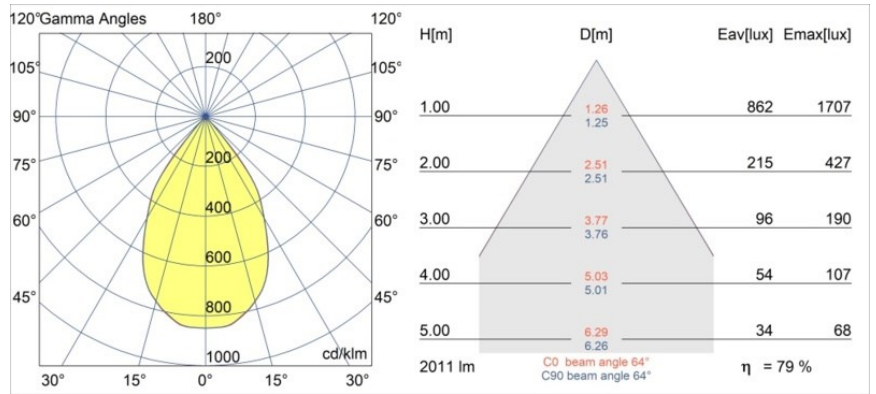

Light distribution & beam diagram