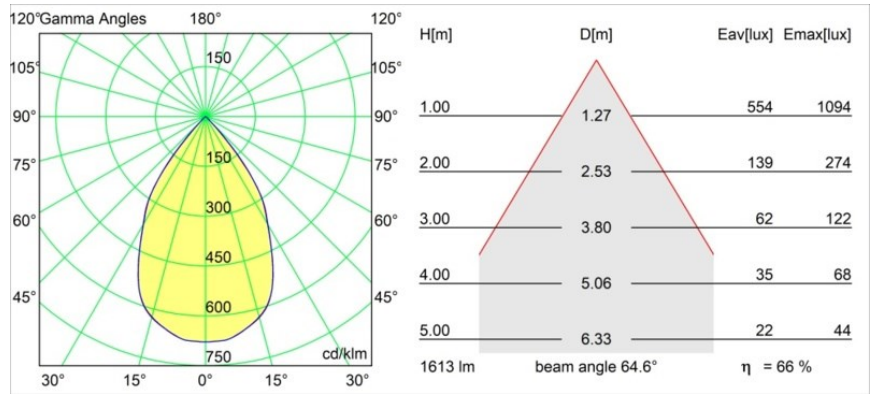

---

Remark

- 3500K on request
-

**TM30 & CRI diagram**

**Light distribution & beam diagram**

**Decorative Accessories**

- 12810009** Mask Smart 115 1x White Structure
- 12810032** Mask Smart 115 1x Black Structure
- 12810046** Mask Smart 115 1x Gold Matt