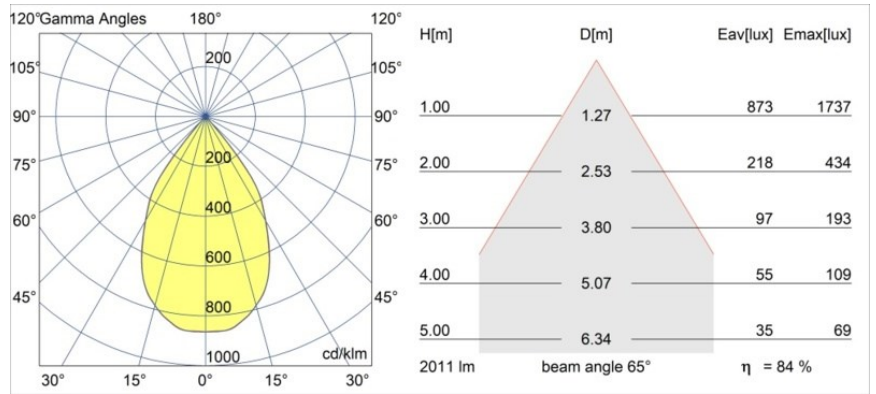

Light distribution & beam diagram