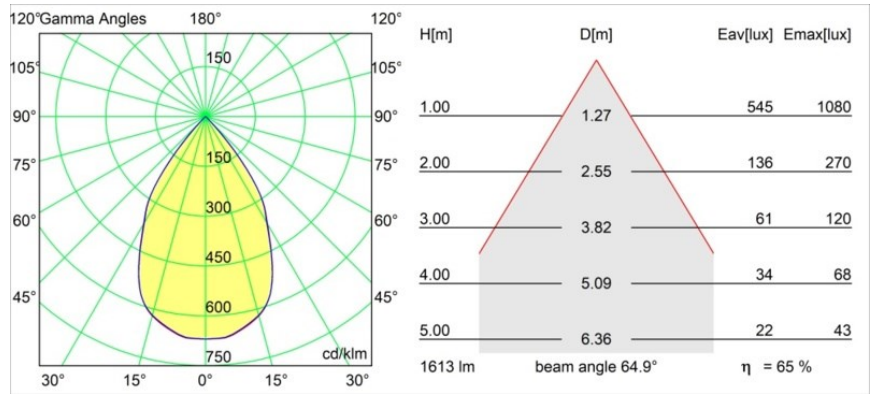

Light distribution & beam diagram