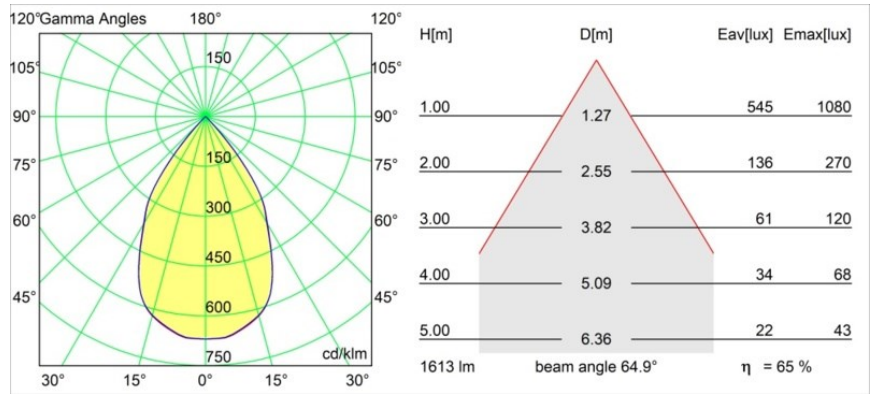

---

Remark

- 3500K on request
-

**TM30 & CRI diagram**

**Light distribution & beam diagram**

**Decorative Accessories**

- 12810009** Mask Smart 115 1x White Structure
- 12810032** Mask Smart 115 1x Black Structure
- 12810046** Mask Smart 115 1x Gold Matt