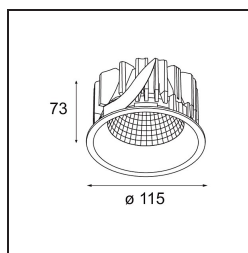

Date
Customer
Project
Type

Smart Lotis Recessed 115 lx LED 4000K Wide Flood DE Gold Matt

The 3 original designs, Smart Kup, Lotis and Cake still manage to steal the hearts of interior designers. And this goes for the entire Smart family. Smart's accessibility and extreme versatility are arguably fit for any expression. Mix and match accent lighting, up and downlight, fixed or adjustable, a mosaic of shapes, sizes, colours and mounting options, and create a playful installation.

Specifications

Material	12750246
Light Source Type	LED
LED Type	BRIDGELUX VERO13
LED technology	LED COB
CRI	Min. 90
Colour Temperature	4000K
Lifetime	L80B20 @50,000 Hours
Lamp Included	Yes
Number of Light Sources	1
CIE flux code	99 100 100 100 86
Binning (SDCM)	3
Light Direction	Down
Optic	Reflector
Measured beam angle (°)	63.3
Input Voltage	Constant Current Driver Required
Electrical Class	III
IP Rating	20
Glow wire rating (°C)	960
Indoor/Outdoor	Indoor
Application	Ceiling, Wall
Mounting	Recessed
Cut-out size (mm)	ø108
Mounting depth (mm)	100.0
Adjustability	Not Applicable
Distance to Lighted Object (m)	0,1
Primary Colour & Primary Finish	Gold, Matt
Gross weight (g)	255.0
Drive current (mA)	350 500 700
Min. forward voltage (Vf)	29,1 29,9 31,0
Max. forward voltage (Vf)	33,7 34,7 35,8
Connected load (W)	11,0 16,2 23,4
Luminous flux per lamp (lm)	1059 1398 1817
Efficacy (lm/W)	96 86 78
Glare rating	19 20 21