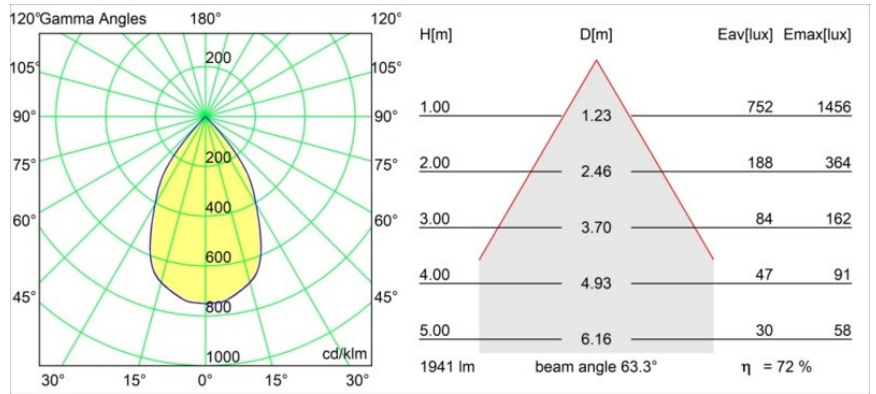

Light distribution & beam diagram