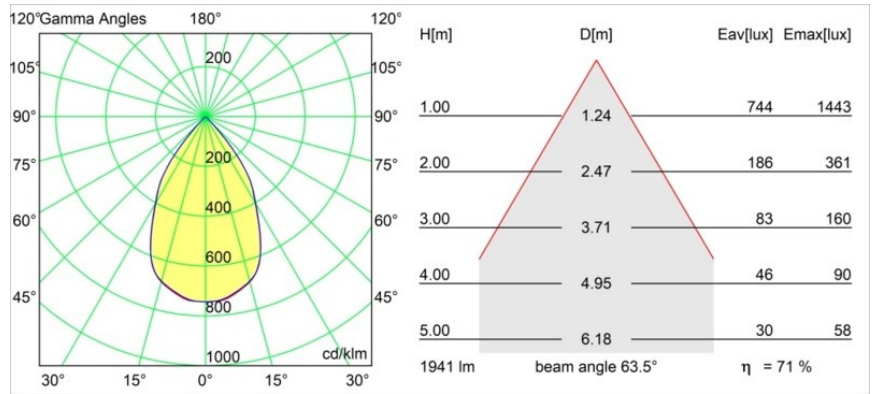

---

Remark

- 3500K on request
-

**TM30 & CRI diagram**

**Light distribution & beam diagram**

**Decorative Accessories**

- 12810009** Mask Smart 115 1x White Structure
- 12810032** Mask Smart 115 1x Black Structure
- 12810046** Mask Smart 115 1x Gold Matt