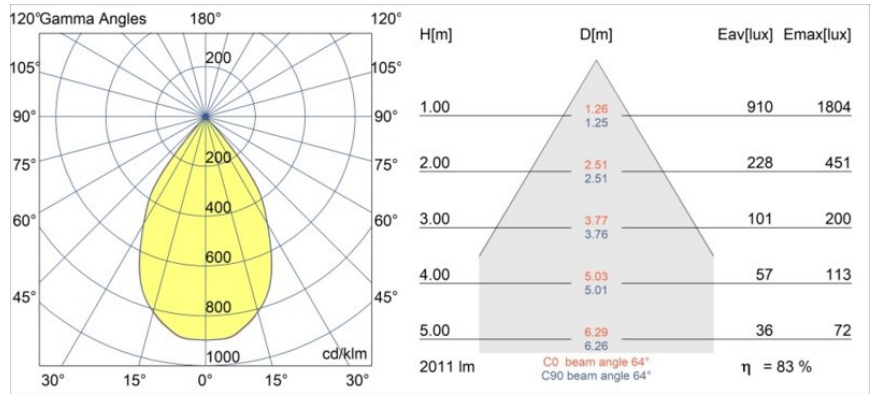

Light distribution & beam diagram