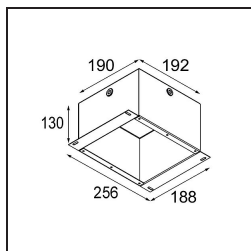

Accessori Installazione

- **10889830** Installation Housing 192x190x130