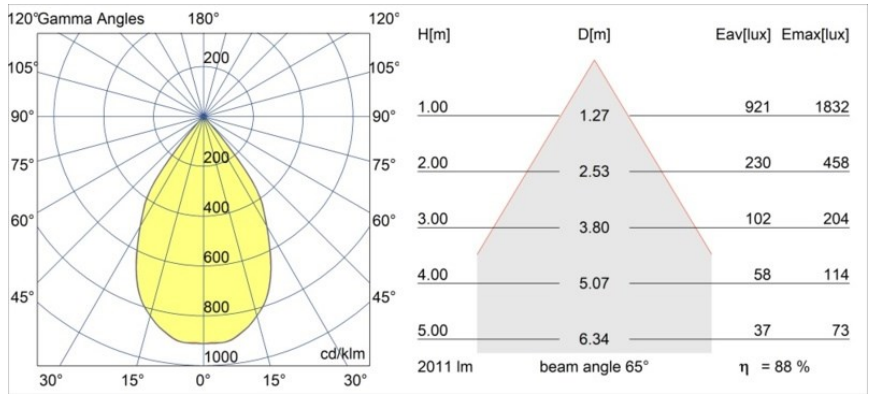

Light distribution & beam diagram