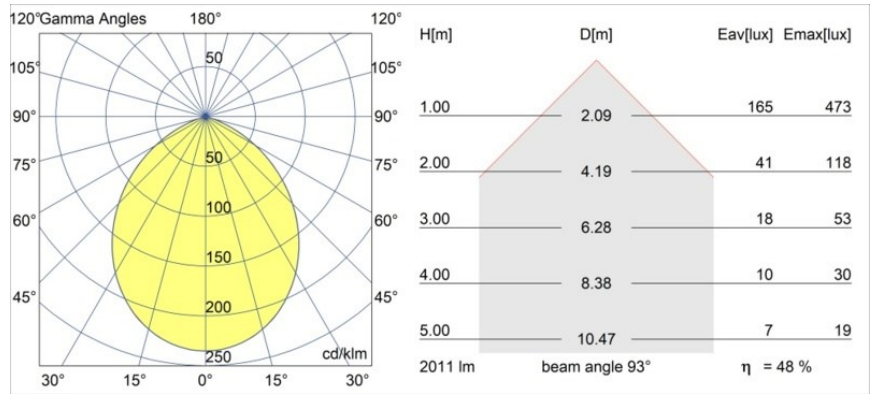

Light distribution & beam diagram