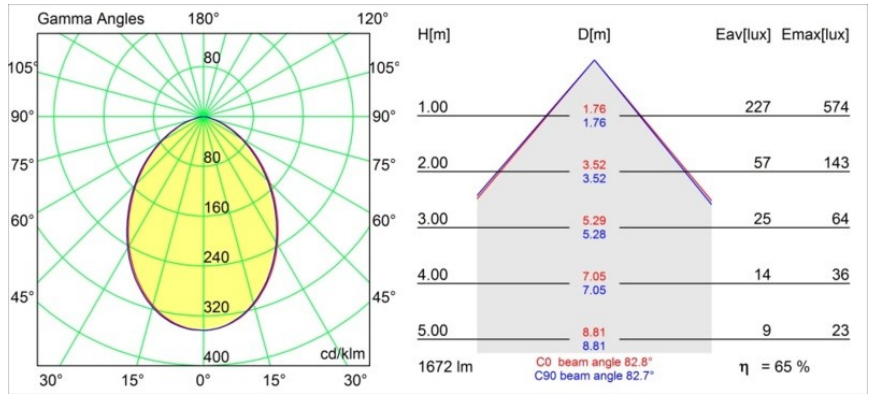

Light distribution & beam diagram