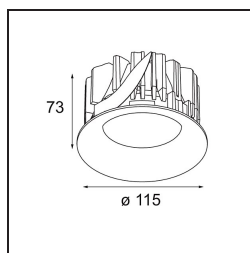

Specifications

Material	12743146
Light Source Type	LED
LED Type	BRIDGELUX VERO13
LED technology	LED COB
CRI	Min. 90
Colour Temperature	4000K
Lifetime	L80B20 @50,000 Hours
Lamp Included	Yes
Number of Light Sources	1
CIE flux code	58 90 99 100 54
Binning (SDCM)	3
Light Direction	Down
Optic	Reflector
Measured beam angle (°)	82.8
Input Voltage	Constant Current Driver Required
Electrical Class	III
IP Rating	54
Glow wire rating (°C)	960
Indoor/Outdoor	Indoor
Application	Ceiling, Wall
Mounting	Recessed
Cut-out size (mm)	ø108
Mounting depth (mm)	100.0
Adjustability	Not Applicable
Distance to Lighted Object (m)	0,1
Primary Colour & Primary Finish	Gold, Matt
Gross weight (g)	547.0
Drive current (mA)	350 500 700
Min. forward voltage (Vf)	29,1 29,9 31,0
Max. forward voltage (Vf)	33,7 34,7 35,8
Connected load (W)	11,0 16,2 23,4
Luminous flux per lamp (lm)	794 1089 1449
Efficacy (lm/W)	72 67 61
Glare rating	26 27 28