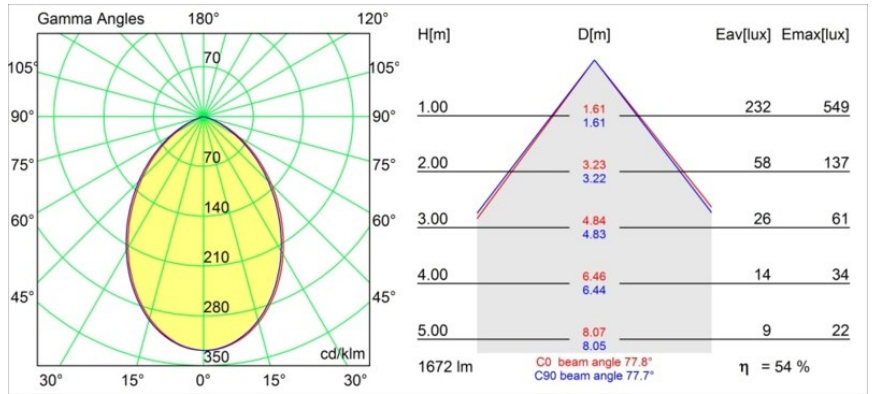

Light distribution & beam diagram