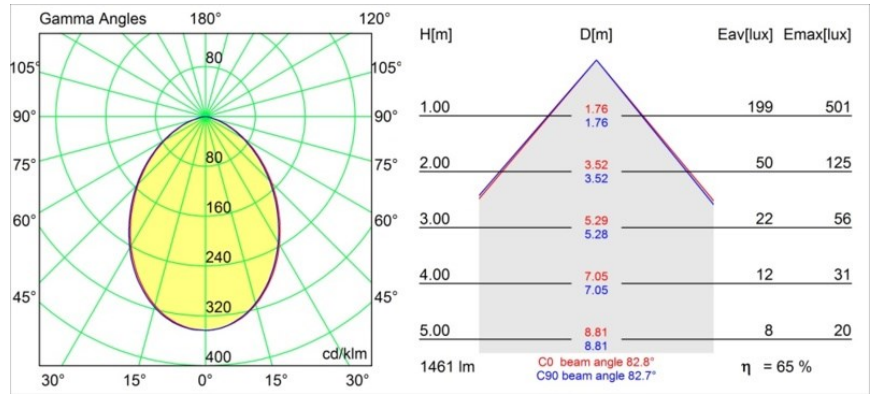

Light distribution & beam diagram