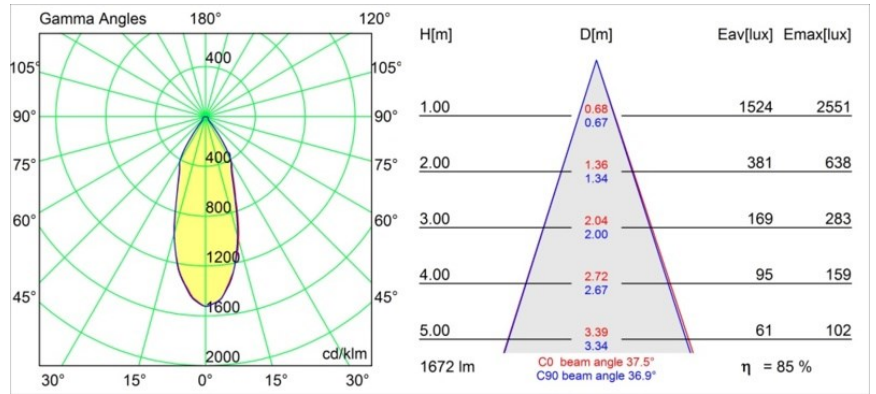

Light distribution & beam diagram