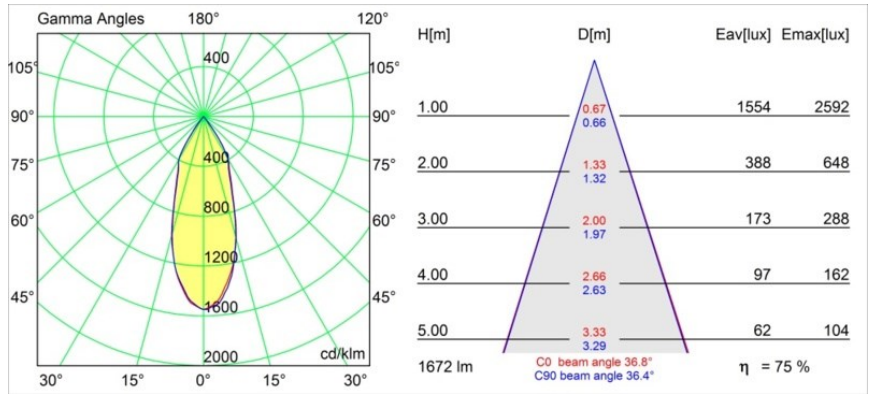

Light distribution & beam diagram