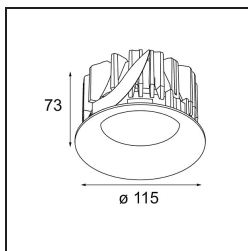

Specifications

Material	12742746
Light Source Type	LED
LED Type	BRIDGELUX VERO13
LED technology	LED COB
CRI	Min. 90
Colour Temperature	4000K
Lifetime	L80B20 @50,000 Hours
Lamp Included	Yes
Number of Light Sources	1
CIE flux code	98 99 100 100 76
Binning (SDCM)	3
Light Direction	Down
Optic	Reflector
Measured beam angle (°)	13.4
Input Voltage	Constant Current Driver Required
Electrical Class	III
IP Rating	54
Glow wire rating (°C)	960
Indoor/Outdoor	Indoor
Application	Ceiling, Wall
Mounting	Recessed
Cut-out size (mm)	ø108
Mounting depth (mm)	100.0
Adjustability	Not Applicable
Distance to Lighted Object (m)	0,1
Primary Colour & Primary Finish	Gold, Matt
Gross weight (g)	534.0
Drive current (mA)	350 500 700
Min. forward voltage (Vf)	29,1 29,9 31,0
Max. forward voltage (Vf)	33,7 34,7 35,8
Connected load (W)	11,0 16,2 23,4
Luminous flux per lamp (lm)	1056 1448 1927
Efficacy (lm/W)	96 89 82
Glare rating	17 18 19