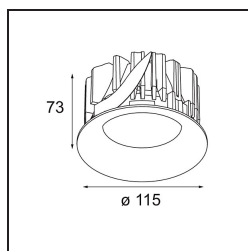

Specifications

Material	12742746
Light Source Type	LED
LED Type	BRIDGELUX VERO13
LED technology	LED COB
CRI	Min. 90
Colour Temperature	4000K
Lifetime	L80B20 @50,000 Hours
Lamp Included	Yes
Number of Light Sources	1
CIE flux code	98 99 100 100 76
Binning (SDCM)	3
Light Direction	Down
Optic	Reflector
Measured beam angle (°)	13.4
Input Voltage	Constant Current Driver Required
Electrical Class	III
IP Rating	54
Glow wire rating (°C)	960
Indoor/Outdoor	Indoor
Application	Ceiling, Wall
Mounting	Recessed
Cut-out size (mm)	ø108
Mounting depth (mm)	100.0
Adjustability	Not Applicable
Distance to Lighted Object (m)	0,1
Primary Colour & Primary Finish	Gold, Matt
Gross weight (g)	534.0
Drive current (mA)	350 500 700
Min. forward voltage (Vf)	29,1 29,9 31,0
Max. forward voltage (Vf)	33,7 34,7 35,8
Connected load (W)	11,0 16,2 23,4
Luminous flux per lamp (lm)	1056 1448 1927
Efficacy (lm/W)	96 89 82
Glare rating	17 18 19