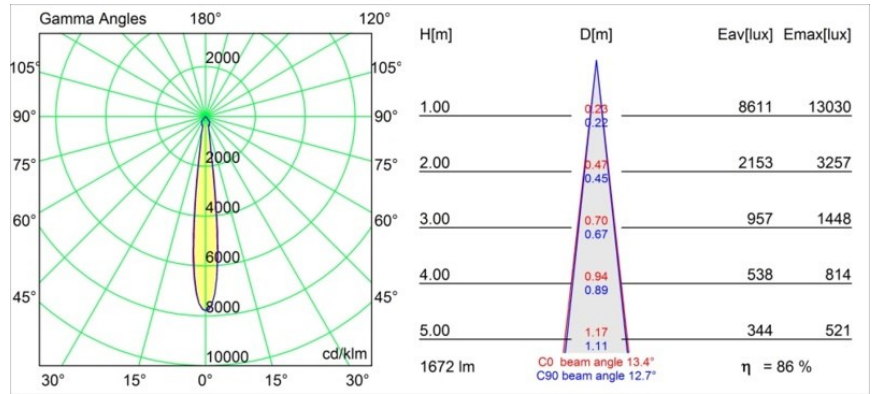

Light distribution & beam diagram