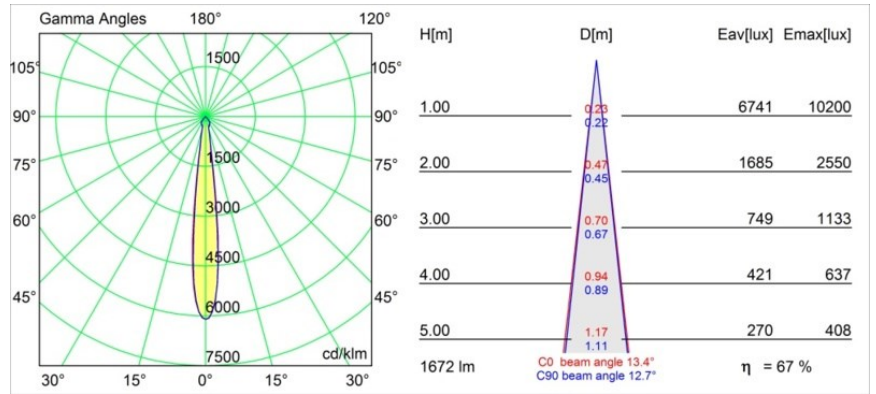

Light distribution & beam diagram