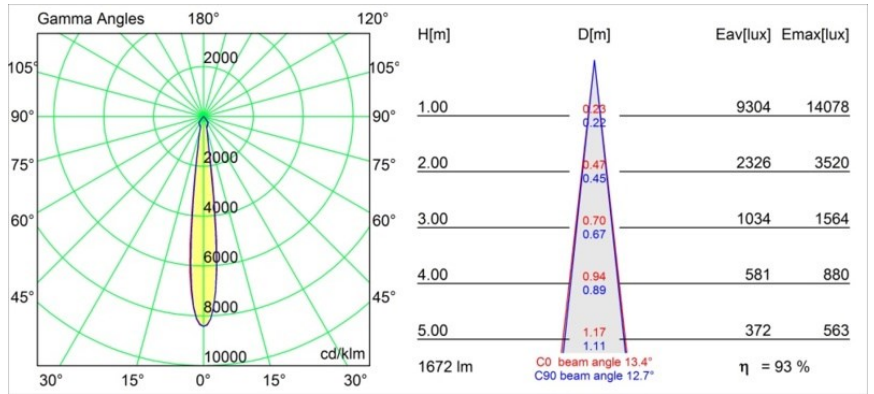

Light distribution & beam diagram