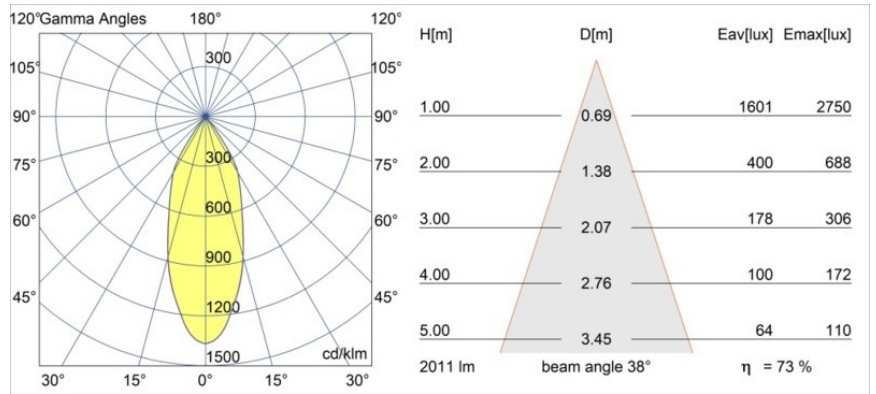

Light distribution & beam diagram