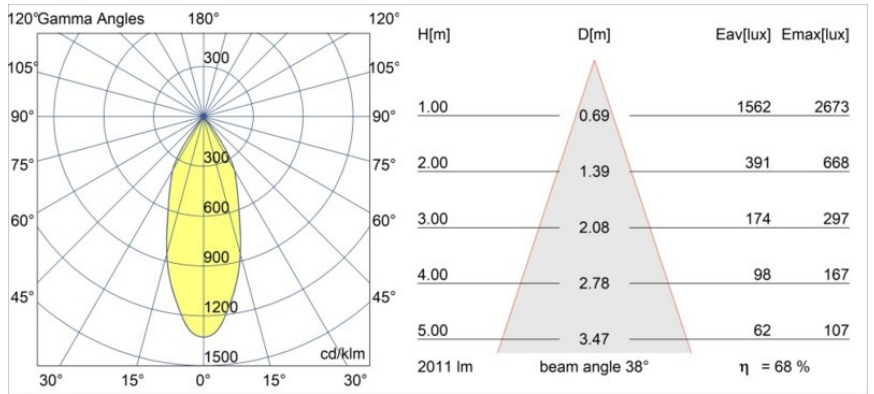

Light distribution & beam diagram