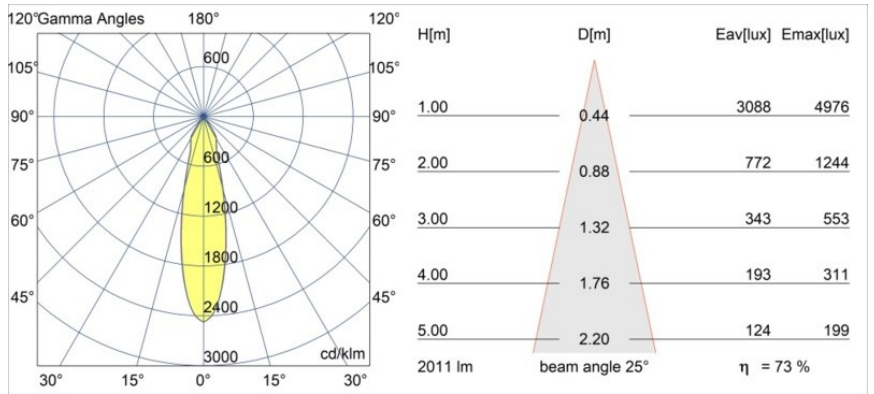

Light distribution & beam diagram