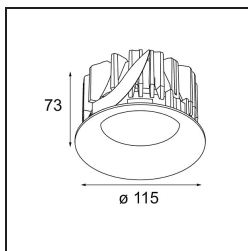

Specifications

Material	12742546
Light Source Type	LED
LED Type	BRIDGELUX VERO13 G8
LED technology	LED COB
CRI	Min. 90
Colour Temperature	3000K
Lifetime	L80B10 @50,000 Hours
Lamp Included	Yes
Number of Light Sources	1
CIE flux code	98 99 100 100 74
Binning (SDCM)	2
Light Direction	Down
Optic	Reflector
Measured beam angle (°)	25.0
Input Voltage	Constant Current Driver Required
Electrical Class	III
IP Rating	54
Glow wire rating (°C)	960
Indoor/Outdoor	Indoor
Application	Ceiling, Wall
Mounting	Recessed
Cut-out size (mm)	ø108
Mounting depth (mm)	100.0
Adjustability	Not Applicable
Distance to Lighted Object (m)	0,1
Primary Colour & Primary Finish	Gold, Matt
Gross weight (g)	534.0
Drive current (mA)	350 500 700
Min. forward voltage (Vf)	28,3 29,0 29,7
Max. forward voltage (Vf)	32,9 33,6 34,5
Connected load (W)	10,7 15,7 22,5
Luminous flux per lamp (lm)	1086 1482 1939
Efficacy (lm/W)	102 94 86
Glare rating	16 18 18