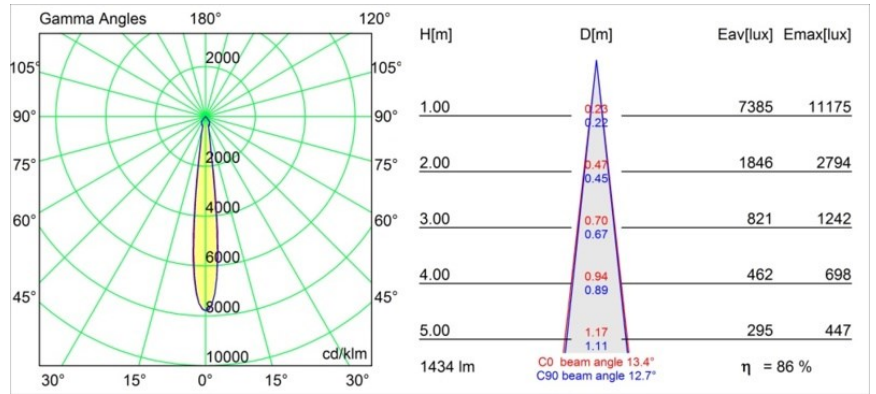

Light distribution & beam diagram