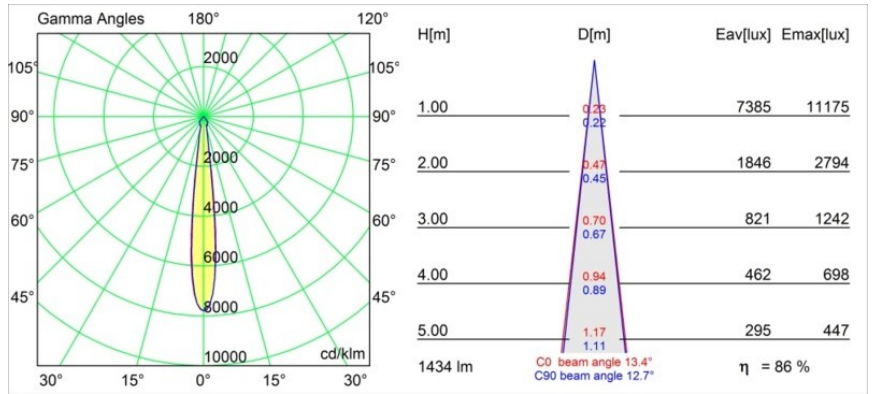

Light distribution & beam diagram