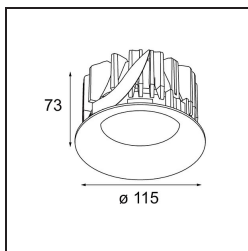

Date
Customer
Project
Type

Smart Cake Recessed 115 1x IP54 LED 3000K Spot DE Black Structure

Specifications

Material	12742432
Light Source Type	LED
LED Type	BRIDGELUX VERO13 G8
LED technology	LED COB
CRI	Min. 90
Colour Temperature	3000K
Lifetime	L80B10 @50,000 Hours
Lamp Included	Yes
Number of Light Sources	1
CIE flux code	100 100 100 100 71
Binning (SDCM)	2
Light Direction	Down
Optic	Reflector
Measured beam angle (°)	15.0
Input Voltage	Constant Current Driver Required
Electrical Class	III
IP Rating	54
Glow wire rating (°C)	960
Indoor/Outdoor	Indoor
Application	Ceiling, Wall
Mounting	Recessed
Cut-out size (mm)	ø108
Mounting depth (mm)	100.0
Adjustability	Not Applicable
Distance to Lighted Object (m)	0,1
Primary Colour & Primary Finish	Black, Structure
Gross weight (g)	534.0
Drive current (mA)	350 500 700
Min. forward voltage (Vf)	28,3 29,0 29,7
Max. forward voltage (Vf)	32,9 33,6 34,5
Connected load (W)	10,7 15,7 22,5
Luminous flux per lamp (lm)	1052 1435 1877
Efficacy (lm/W)	98 91 91
Glare rating	15 16 17
Remark	• 3500K on request