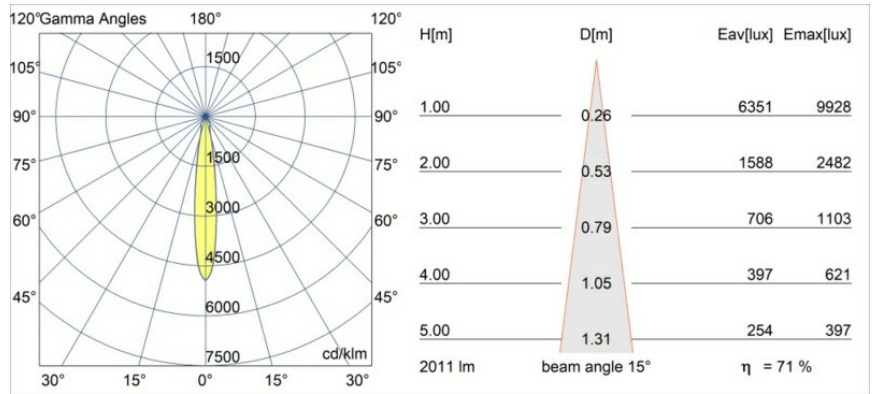

Light distribution & beam diagram