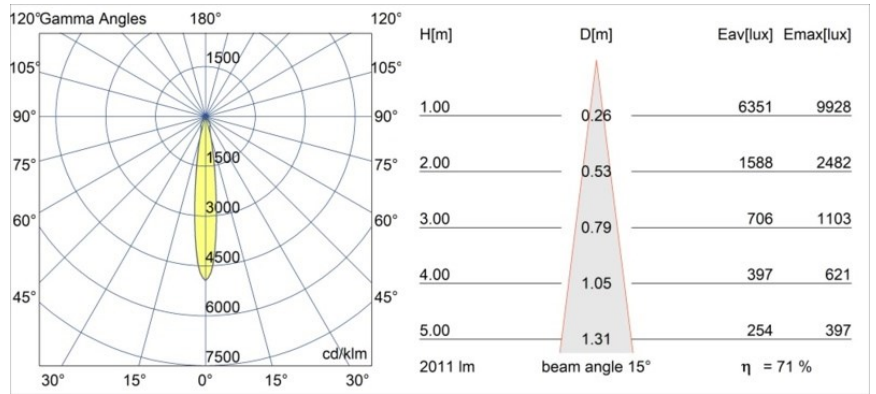

Light distribution & beam diagram