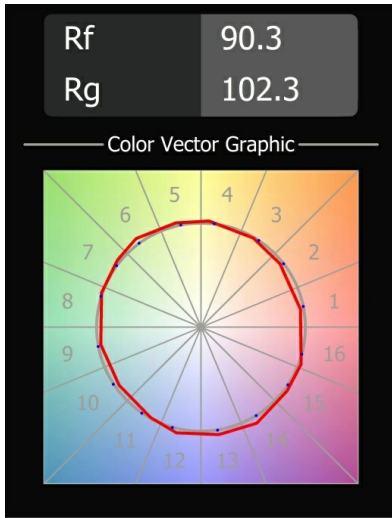

TM30 & CRI diagram