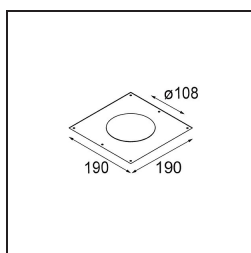

- **12290530** Plaster Kit 190X190 - 108 1x