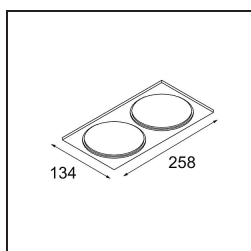

Date
Customer
Project
Type

Smart Cake Recessed 115 1x IP54 LED 3000K Spot DE Black Structure

Specifications

Material	12742432
Light Source Type	LED
LED Type	BRIDGELUX VERO13 G8
LED technology	LED COB
CRI	Min. 90
Colour Temperature	3000K
Lifetime	L80B10 @50,000 Hours
Lamp Included	Yes
Number of Light Sources	1
CIE flux code	100 100 100 100 71
Binning (SDCM)	2
Light Direction	Down
Optic	Reflector
Measured beam angle (°)	15.0
Input Voltage	Constant Current Driver Required
Electrical Class	III
IP Rating	54
Glow wire rating (°C)	960
Indoor/Outdoor	Indoor
Application	Ceiling, Wall
Mounting	Recessed
Cut-out size (mm)	ø108
Mounting depth (mm)	100.0
Adjustability	Not Applicable
Distance to Lighted Object (m)	0,1
Primary Colour & Primary Finish	Black, Structure
Gross weight (g)	534.0
Drive current (mA)	350 500 700
Min. forward voltage (Vf)	28,3 29,0 29,7
Max. forward voltage (Vf)	32,9 33,6 34,5
Connected load (W)	10,7 15,7 22,5
Luminous flux per lamp (lm)	1052 1435 1877
Efficacy (lm/W)	98 91 91
Glare rating	15 16 17
Remark	• 3500K on request

TM30 & CRI diagram

Light distribution & beam diagram

Decorative Accessories

- 12810009** Mask Smart 115 1x White Structure
- 12810032** Mask Smart 115 1x Black Structure
- 12810046** Mask Smart 115 1x Gold Matt