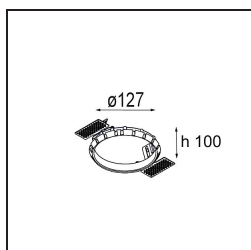

- **12810230** Ring Recessed 115 1x

Choose a required accessory