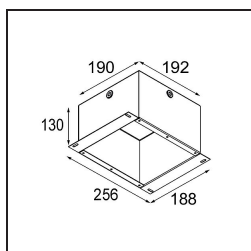

Installation Accessories

- **10889830** Installation Housing 192x190x130