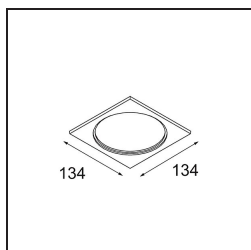

Decorative Accessories

- **12810009** Mask Smart 115 1x White Structure
- **12810032** Mask Smart 115 1x Black Structure
- **12810046** Mask Smart 115 1x Gold Matt