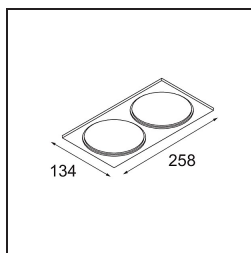

Livello abbagliamento	20	21	22
Remark	• 3500K su richiesta		

TM30 & CRI diagram

Light distribution & beam diagram

Diagrams

Accessori Decorativi

- 12810009** Mask Smart 115 1x White Structure
- 12810032** Mask Smart 115 1x Black Structure
- 12810046** Mask Smart 115 1x Gold Matt