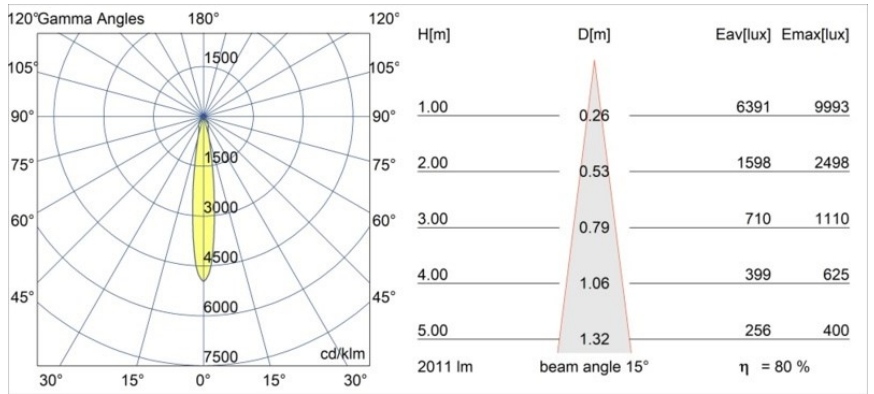

Light distribution & beam diagram