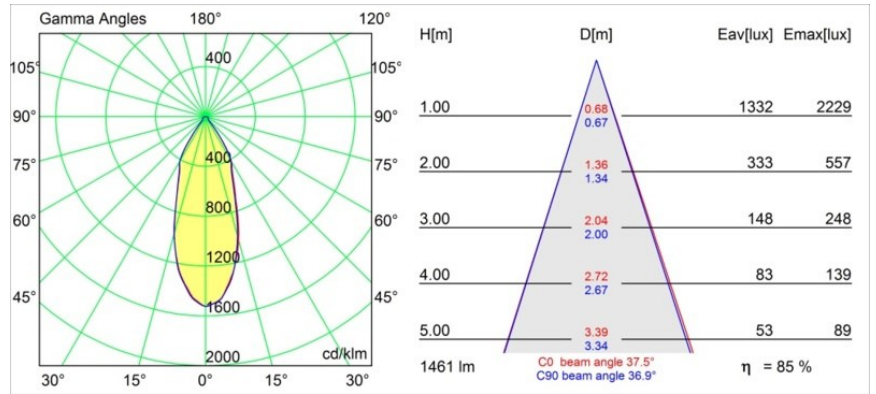

Light distribution & beam diagram