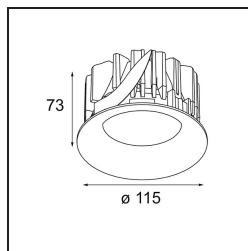

Specifications

Material	12742346
Light Source Type	LED
LED Type	BRIDGELUX VERO13
LED technology	LED COB
CRI	Min. 90
Colour Temperature	2700K
Lifetime	L80B20 @50,000 Hours
Lamp Included	Yes
Number of Light Sources	1
CIE flux code	97 99 100 100 73
Binning (SDCM)	3
Light Direction	Down
Optic	Reflector
Measured beam angle (°)	37.5
Input Voltage	Constant Current Driver Required
Electrical Class	III
IP Rating	54
Glow wire rating (°C)	960
Indoor/Outdoor	Indoor
Application	Ceiling, Wall
Mounting	Recessed
Cut-out size (mm)	ø108
Mounting depth (mm)	100.0
Adjustability	Not Applicable
Distance to Lighted Object (m)	0,1
Primary Colour & Primary Finish	Gold, Matt
Gross weight (g)	534.0
Drive current (mA)	350 500 700
Min. forward voltage (Vf)	29,1 29,9 31,0
Max. forward voltage (Vf)	33,7 34,7 35,8
Connected load (W)	11,0 16,2 23,4
Luminous flux per lamp (lm)	912 1252 1665
Efficacy (lm/W)	83 77 71
Glare rating	20 21 22