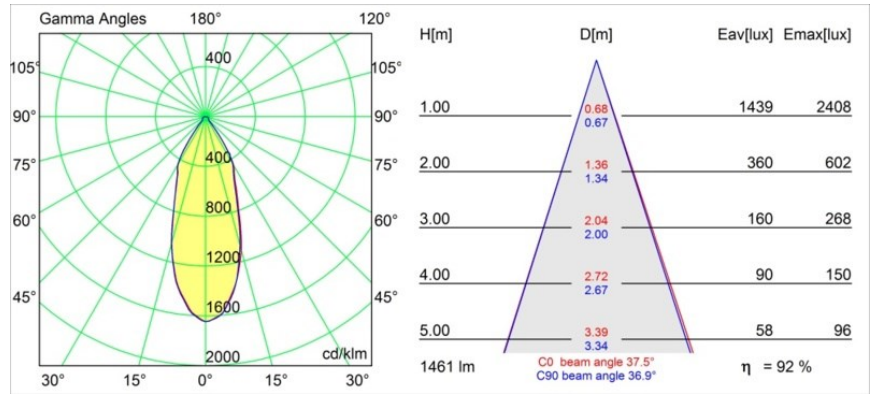

Light distribution & beam diagram