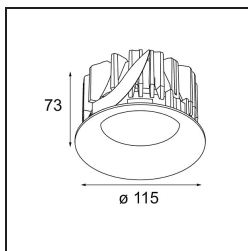

Specifications

Material	12742246
Light Source Type	LED
LED Type	BRIDGELUX VERO13
LED technology	LED COB
CRI	Min. 90
Colour Temperature	2700K
Lifetime	L80B20 @50,000 Hours
Lamp Included	Yes
Number of Light Sources	1
CIE flux code	98 99 100 100 76
Binning (SDCM)	3
Light Direction	Down
Optic	Reflector
Measured beam angle (°)	13.4
Input Voltage	Constant Current Driver Required
Electrical Class	III
IP Rating	54
Glow wire rating (°C)	960
Indoor/Outdoor	Indoor
Application	Ceiling, Wall
Mounting	Recessed
Cut-out size (mm)	ø108
Mounting depth (mm)	100.0
Adjustability	Not Applicable
Distance to Lighted Object (m)	0,1
Primary Colour & Primary Finish	Gold, Matt
Gross weight (g)	534.0
Drive current (mA)	350 500 700
Min. forward voltage (Vf)	29,1 29,9 31,0
Max. forward voltage (Vf)	33,7 34,7 35,8
Connected load (W)	11,0 16,2 23,4
Luminous flux per lamp (lm)	923 1266 1683
Efficacy (lm/W)	84 78 71
Glare rating	16 17 18