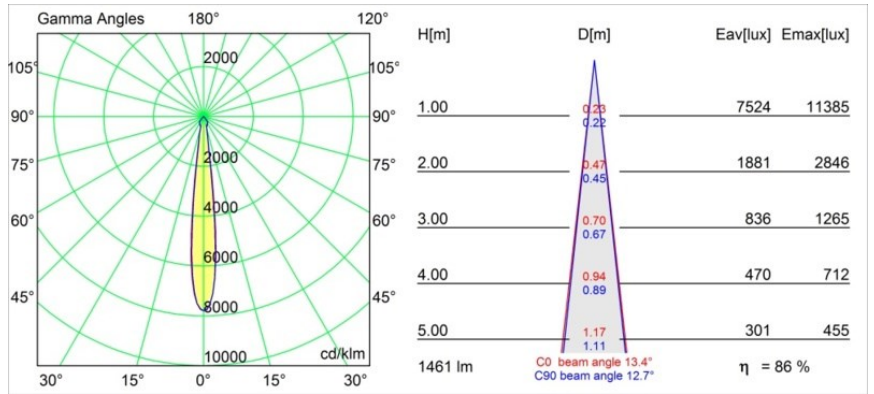

Light distribution & beam diagram