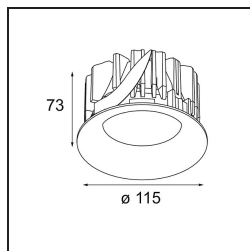

### Specifications

Material	12742246
Light Source Type	LED
LED Type	BRIDGELUX VERO13
LED technology	LED COB
CRI	Min. 90
Colour Temperature	2700K
Lifetime	L80B20 @50,000 Hours
Lamp Included	Yes
Number of Light Sources	1
CIE flux code	98 99 100 100 76
Binning (SDCM)	3
Light Direction	Down
Optic	Reflector
Measured beam angle (°)	13.4
Input Voltage	Constant Current Driver Required
Electrical Class	III
IP Rating	54
Glow wire rating (°C)	960
Indoor/Outdoor	Indoor
Application	Ceiling, Wall
Mounting	Recessed
Cut-out size (mm)	ø108
Mounting depth (mm)	100.0
Adjustability	Not Applicable
Distance to Lighted Object (m)	0,1
Primary Colour & Primary Finish	Gold, Matt
Gross weight (g)	534.0
Drive current (mA)	350      500      700
Min. forward voltage (Vf)	29,1      29,9      31,0
Max. forward voltage (Vf)	33,7      34,7      35,8
Connected load (W)	11,0      16,2      23,4
Luminous flux per lamp (lm)	923      1266      1683
Efficacy (lm/W)	84      78      71
Glare rating	16      17      18