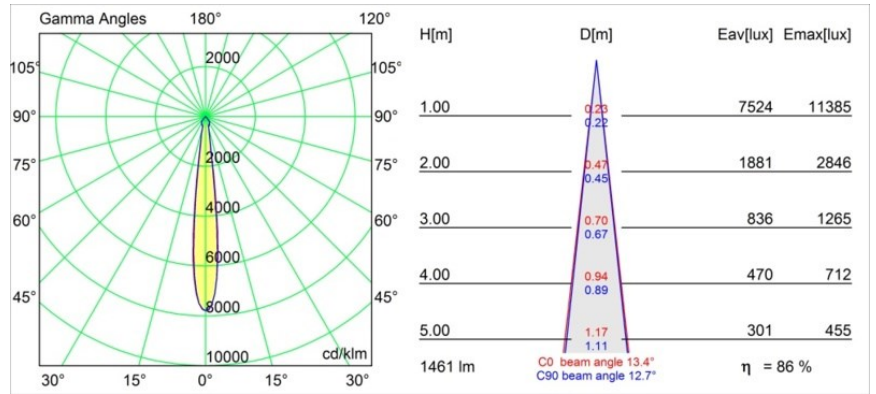

Light distribution & beam diagram