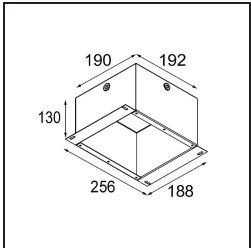

Installation Accessories

- **10889830** Installation Housing 192x190x130