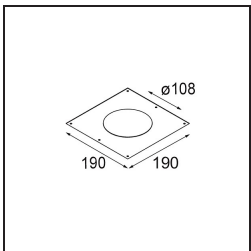

- **12290530** Plaster Kit 190X190 - 108 1x