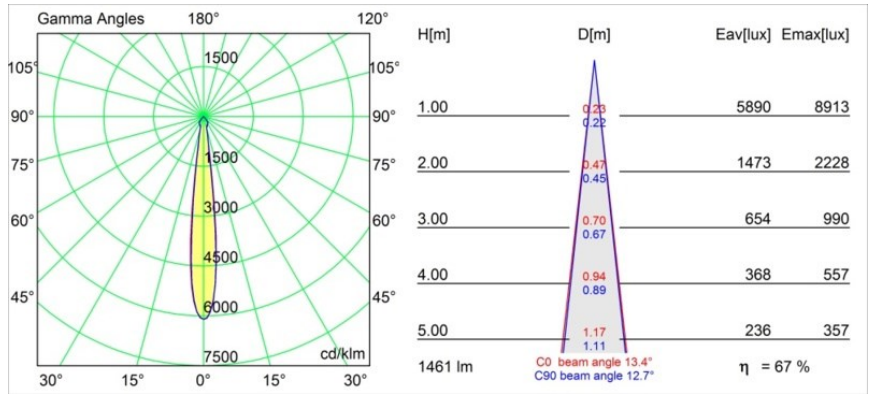

Light distribution & beam diagram