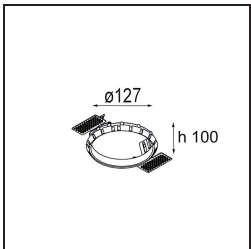

- **12810230** Ring Recessed 115 1x

Choose a required accessory