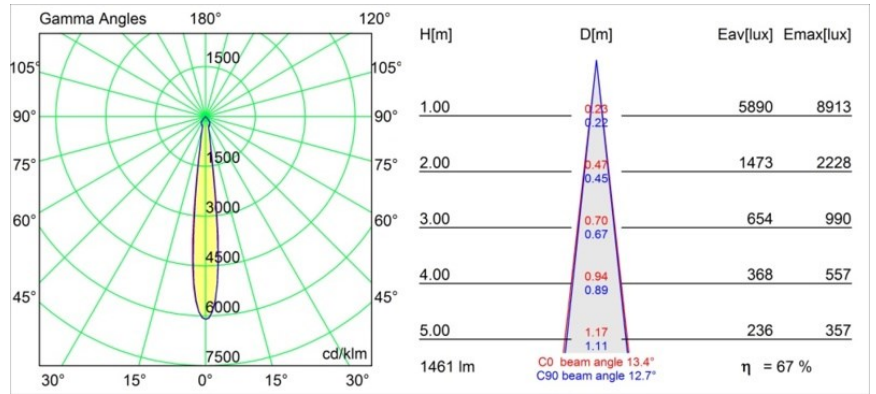

Light distribution & beam diagram