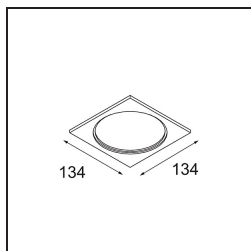

Date
Customer
Project
Type

Smart Cake Recessed 115 1x IP54 LED 2700K Spot DE White Structure

Specifications

Material	12742209
Light Source Type	LED
LED Type	BRIDGELUX VERO13
LED technology	LED COB
CRI	Min. 90
Colour Temperature	2700K
Lifetime	L80B20 @50,000 Hours
Lamp Included	Yes
Number of Light Sources	1
CIE flux code	93 97 99 100 80
Binning (SDCM)	3
Light Direction	Down
Optic	Reflector
Measured beam angle (°)	13.4
Input Voltage	Constant Current Driver Required
Electrical Class	III
IP Rating	54
Glow wire rating (°C)	960
Indoor/Outdoor	Indoor
Application	Ceiling, Wall
Mounting	Recessed
Cut-out size (mm)	ø108
Mounting depth (mm)	100.0
Adjustability	Not Applicable
Distance to Lighted Object (m)	0,1
Primary Colour & Primary Finish	White, Structure
Gross weight (g)	534.0
Drive current (mA)	350 500 700
Min. forward voltage (Vf)	29,1 29,9 31,0
Max. forward voltage (Vf)	33,7 34,7 35,8
Connected load (W)	11,0 16,2 23,4
Luminous flux per lamp (lm)	997 1368 1819
Efficacy (lm/W)	91 84 77
Glare rating	17 18 19

Remark

- 3500K on request
-

TM30 & CRI diagram

Light distribution & beam diagram

Decorative Accessories

- 12810009** Mask Smart 115 1x White Structure
- 12810032** Mask Smart 115 1x Black Structure
- 12810046** Mask Smart 115 1x Gold Matt