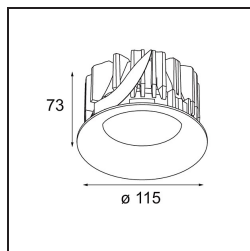

Date
Customer
Project
Type

Smart Cake Recessed 115 1x IP54 LED 2700K Spot DE White Structure

Specifications

Material	12742209
Light Source Type	LED
LED Type	BRIDGELUX VERO13
LED technology	LED COB
CRI	Min. 90
Colour Temperature	2700K
Lifetime	L80B20 @50,000 Hours
Lamp Included	Yes
Number of Light Sources	1
CIE flux code	93 97 99 100 80
Binning (SDCM)	3
Light Direction	Down
Optic	Reflector
Measured beam angle (°)	13.4
Input Voltage	Constant Current Driver Required
Electrical Class	III
IP Rating	54
Glow wire rating (°C)	960
Indoor/Outdoor	Indoor
Application	Ceiling, Wall
Mounting	Recessed
Cut-out size (mm)	ø108
Mounting depth (mm)	100.0
Adjustability	Not Applicable
Distance to Lighted Object (m)	0,1
Primary Colour & Primary Finish	White, Structure
Gross weight (g)	534.0
Drive current (mA)	350 500 700
Min. forward voltage (Vf)	29,1 29,9 31,0
Max. forward voltage (Vf)	33,7 34,7 35,8
Connected load (W)	11,0 16,2 23,4
Luminous flux per lamp (lm)	997 1368 1819
Efficacy (lm/W)	91 84 77
Glare rating	17 18 19