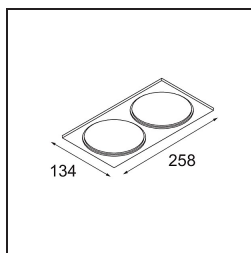

Date
Customer
Project
Type

Smart Cake Recessed 115 1x IP54 LED 2700K Spot DE White Structure

Specifications

Material	12742209
Light Source Type	LED
LED Type	BRIDGELUX VERO13
LED technology	LED COB
CRI	Min. 90
Colour Temperature	2700K
Lifetime	L80B20 @50,000 Hours
Lamp Included	Yes
Number of Light Sources	1
CIE flux code	93 97 99 100 80
Binning (SDCM)	3
Light Direction	Down
Optic	Reflector
Measured beam angle (°)	13.4
Input Voltage	Constant Current Driver Required
Electrical Class	III
IP Rating	54
Glow wire rating (°C)	960
Indoor/Outdoor	Indoor
Application	Ceiling, Wall
Mounting	Recessed
Cut-out size (mm)	ø108
Mounting depth (mm)	100.0
Adjustability	Not Applicable
Distance to Lighted Object (m)	0,1
Primary Colour & Primary Finish	White, Structure
Gross weight (g)	534.0
Drive current (mA)	350 500 700
Min. forward voltage (Vf)	29,1 29,9 31,0
Max. forward voltage (Vf)	33,7 34,7 35,8
Connected load (W)	11,0 16,2 23,4
Luminous flux per lamp (lm)	997 1368 1819
Efficacy (lm/W)	91 84 77
Glare rating	17 18 19

Remark

- 3500K on request
-

TM30 & CRI diagram

Light distribution & beam diagram

Decorative Accessories

- 12810009** Mask Smart 115 1x White Structure
- 12810032** Mask Smart 115 1x Black Structure
- 12810046** Mask Smart 115 1x Gold Matt