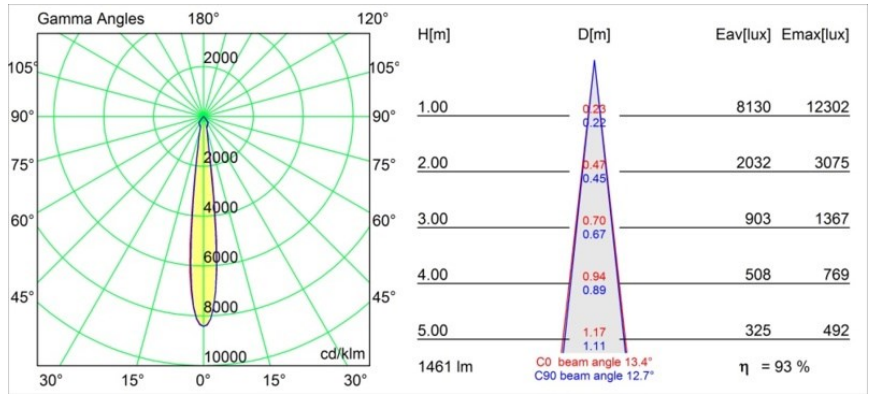

Light distribution & beam diagram