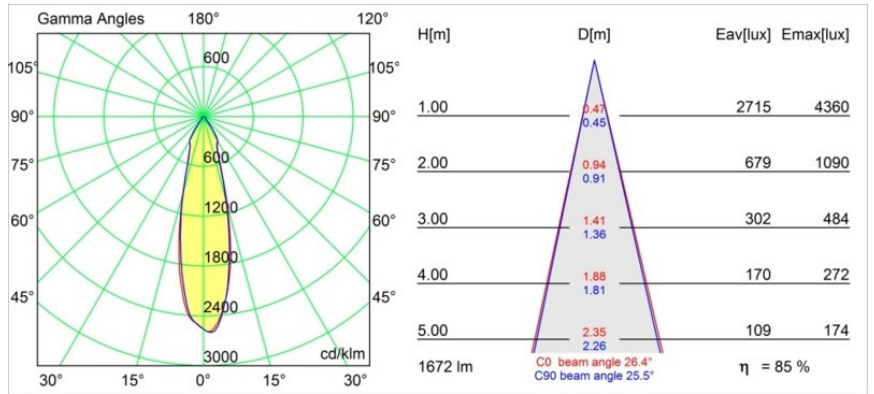

Light distribution & beam diagram