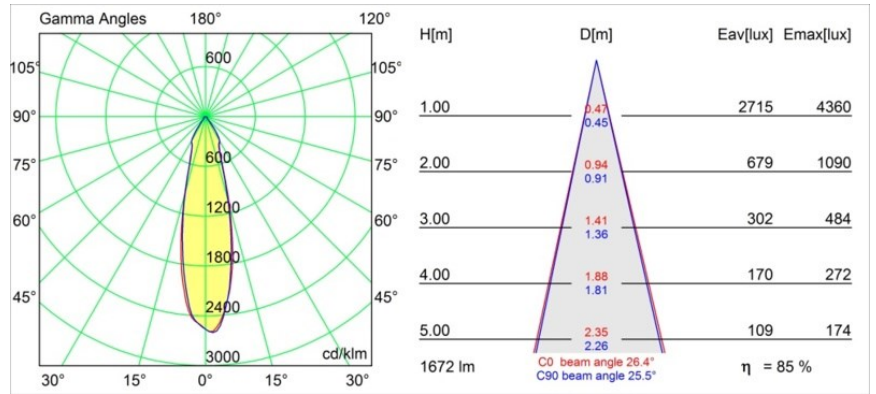

Light distribution & beam diagram