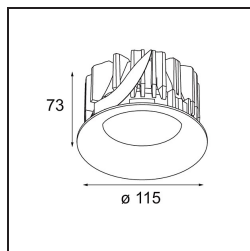

Date
Customer
Project
Type

Smart Cake Recessed 115 1x IP54 LED 4000K Medium DE Gold Matt

The 3 original designs, Smart Kup, Lotis and Cake still manage to steal the hearts of interior designers. And this goes for the entire Smart family. Smart's accessibility and extreme versatility are arguably fit for any expression. Mix and match accent lighting, up and downlight, fixed or adjustable, a mosaic of shapes, sizes, colours and mounting options, and create a playful installation.

Specifications

Material	12742146
Light Source Type	LED
LED Type	BRIDGELUX VERO13
LED technology	LED COB
CRI	Min. 90
Colour Temperature	4000K
Lifetime	L80B20 @50,000 Hours
Lamp Included	Yes
Number of Light Sources	1
CIE flux code	98 99 100 100 74
Binning (SDCM)	3
Light Direction	Down
Optic	Reflector
Measured beam angle (°)	26.4
Input Voltage	Constant Current Driver Required
Electrical Class	III
IP Rating	54
Glow wire rating (°C)	960
Indoor/Outdoor	Indoor
Application	Ceiling, Wall
Mounting	Recessed
Cut-out size (mm)	ø108
Mounting depth (mm)	100.0
Adjustability	Not Applicable
Distance to Lighted Object (m)	0,1
Primary Colour & Primary Finish	Gold, Matt
Gross weight (g)	534.0
Drive current (mA)	350 500 700
Min. forward voltage (Vf)	29,1 29,9 31,0
Max. forward voltage (Vf)	33,7 34,7 35,8
Connected load (W)	11,0 16,2 23,4
Luminous flux per lamp (lm)	1041 1428 1899
Efficacy (lm/W)	95 88 80
Glare rating	19 21 22