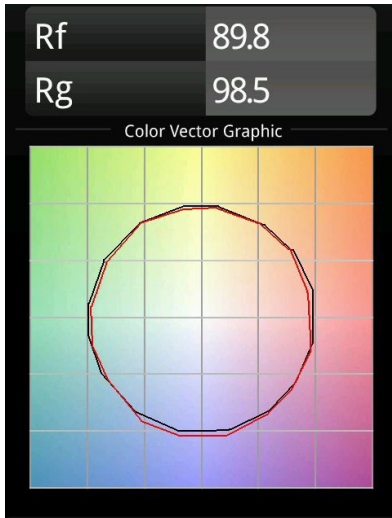

TM30 & CRI diagram