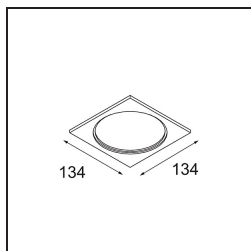

Specifications

Material	12742146
Light Source Type	LED
LED Type	BRIDGELUX VERO13
LED technology	LED COB
CRI	Min. 90
Colour Temperature	4000K
Lifetime	L80B20 @50,000 Hours
Lamp Included	Yes
Number of Light Sources	1
CIE flux code	98 99 100 100 74
Binning (SDCM)	3
Light Direction	Down
Optic	Reflector
Measured beam angle (°)	26.4
Input Voltage	Constant Current Driver Required
Electrical Class	III
IP Rating	54
Glow wire rating (°C)	960
Indoor/Outdoor	Indoor
Application	Ceiling, Wall
Mounting	Recessed
Cut-out size (mm)	ø108
Mounting depth (mm)	100.0
Adjustability	Not Applicable
Distance to Lighted Object (m)	0,1
Primary Colour & Primary Finish	Gold, Matt
Gross weight (g)	534.0
Drive current (mA)	350 500 700
Min. forward voltage (Vf)	29,1 29,9 31,0
Max. forward voltage (Vf)	33,7 34,7 35,8
Connected load (W)	11,0 16,2 23,4
Luminous flux per lamp (lm)	1041 1428 1899
Efficacy (lm/W)	95 88 80
Glare rating	19 21 22

Remark

- 3500K on request
-

TM30 & CRI diagram

Light distribution & beam diagram

Diagrams

Decorative Accessories

- 12810009** Mask Smart 115 1x White Structure
- 12810032** Mask Smart 115 1x Black Structure
- 12810046** Mask Smart 115 1x Gold Matt