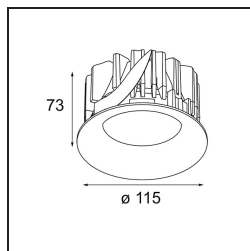

Date
Customer
Project
Type

*Smart Cake Recessed 115 1x IP54 LED 4000K Medium DE Black Structure*

**Specifications**

Material	12742132
Light Source Type	LED
LED Type	BRIDGELUX VERO13
LED technology	LED COB
CRI	Min. 90
Colour Temperature	4000K
Lifetime	L80B20 @50,000 Hours
Lamp Included	Yes
Number of Light Sources	1
CIE flux code	100 100 100 100 69
Binning (SDCM)	3
Light Direction	Down
Optic	Reflector
Measured beam angle (°)	25.6
Input Voltage	Constant Current Driver Required
Electrical Class	III
IP Rating	54
Glow wire rating (°C)	960
Indoor/Outdoor	Indoor
Application	Ceiling, Wall
Mounting	Recessed
Cut-out size (mm)	ø108
Mounting depth (mm)	100.0
Adjustability	Not Applicable
Distance to Lighted Object (m)	0,1
Primary Colour & Primary Finish	Black, Structure
Gross weight (g)	534.0
Drive current (mA)	350      500      700
Min. forward voltage (Vf)	29,1      29,9      31,0
Max. forward voltage (Vf)	33,7      34,7      35,8
Connected load (W)	11,0      16,2      23,4
Luminous flux per lamp (lm)	853      1171      1557
Efficacy (lm/W)	78      72      66
Glare rating	12      13      14