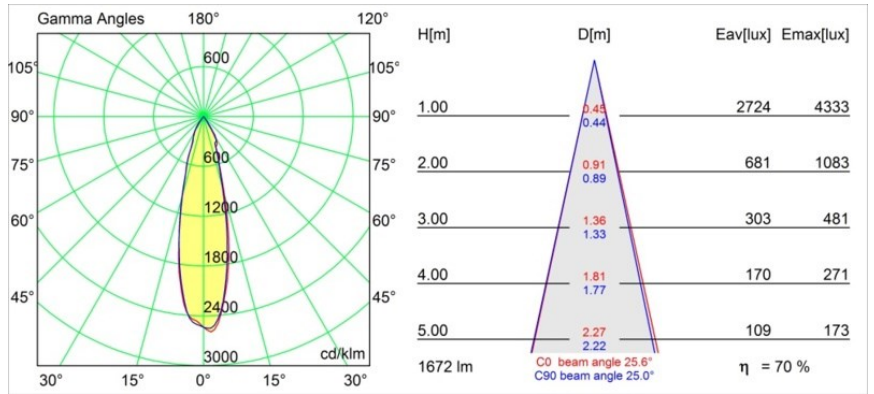

Light distribution & beam diagram