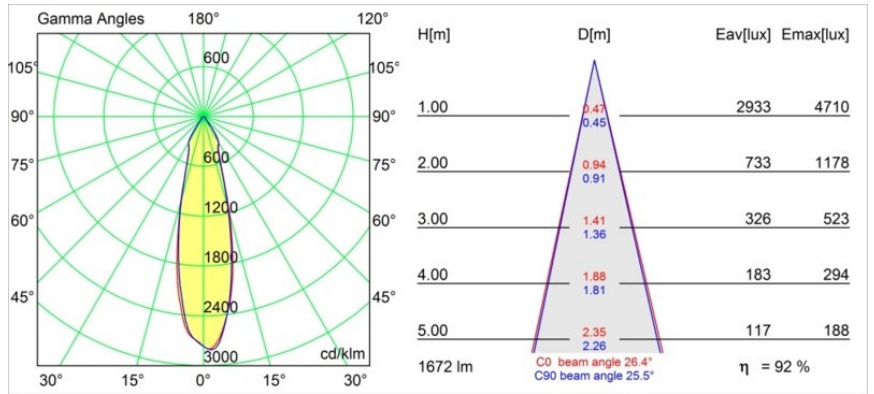

Light distribution & beam diagram