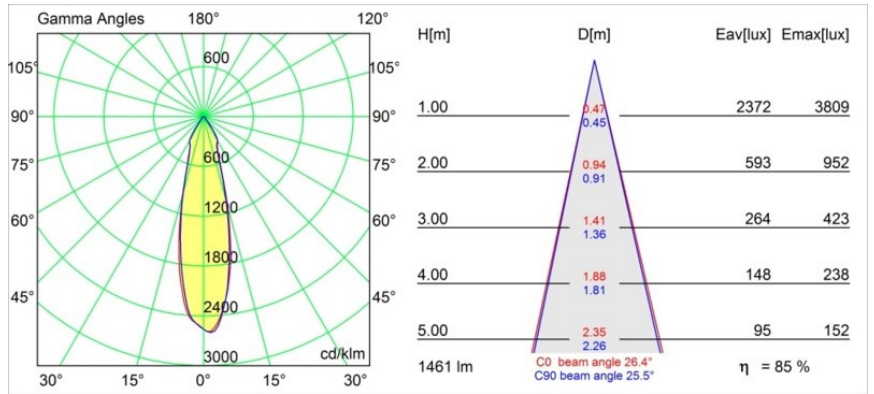

Light distribution & beam diagram