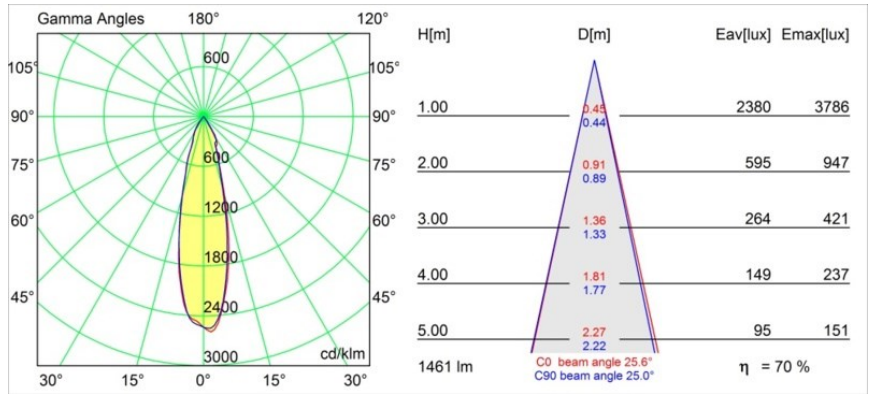

Light distribution & beam diagram