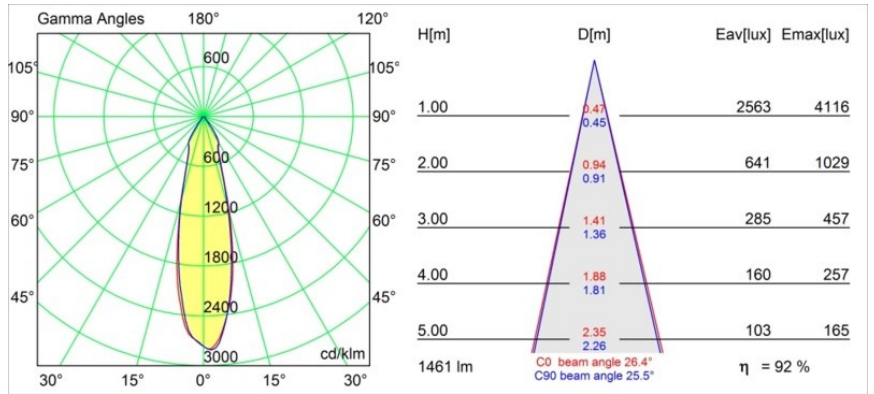

Light distribution & beam diagram