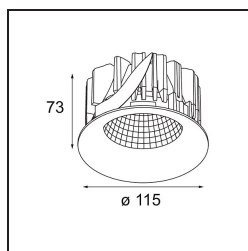

Specifications

Material	12741846
Light Source Type	LED
LED Type	BRIDGELUX VERO13
LED technology	LED COB
CRI	Min. 90
Colour Temperature	4000K
Lifetime	L80B20 @50,000 Hours
Lamp Included	Yes
Number of Light Sources	1
CIE flux code	97 99 100 100 78
Binning (SDCM)	3
Light Direction	Down
Optic	Reflector
Measured beam angle (°)	37.2
Input Voltage	Constant Current Driver Required
Electrical Class	III
IP Rating	20
Glow wire rating (°C)	960
Indoor/Outdoor	Indoor
Application	Ceiling, Wall
Mounting	Recessed
Cut-out size (mm)	ø108
Mounting depth (mm)	100.0
Adjustability	Not Applicable
Distance to Lighted Object (m)	0,1
Primary Colour & Primary Finish	Gold, Matt
Gross weight (g)	522.0
Drive current (mA)	350 500 700
Min. forward voltage (Vf)	29,1 29,9 31,0
Max. forward voltage (Vf)	33,7 34,7 35,8
Connected load (W)	11,0 16,2 23,4
Luminous flux per lamp (lm)	1070 1467 1952
Efficacy (lm/W)	97 90 83
Glare rating	17 18 19