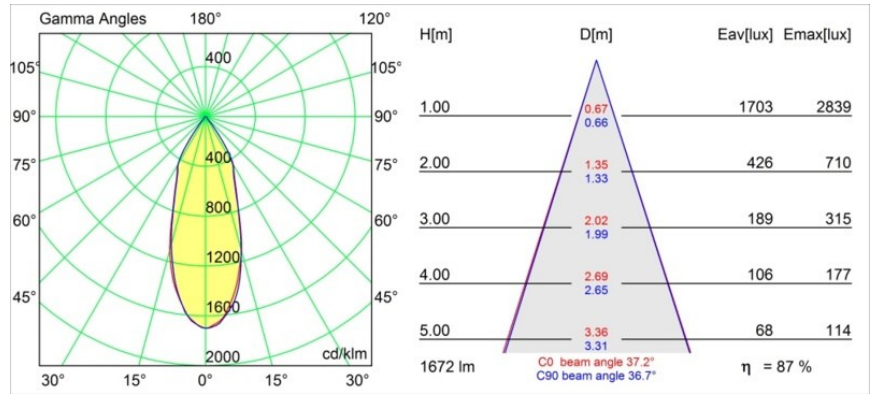

Light distribution & beam diagram