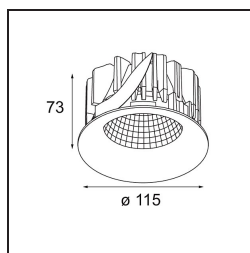

Date
Customer
Project
Type

Smart Cake Recessed 115 1x LED 4000K Flood DE Black Structure

Specifications

Material	12741832
Light Source Type	LED
LED Type	BRIDGELUX VERO13
LED technology	LED COB
CRI	Min. 90
Colour Temperature	4000K
Lifetime	L80B20 @50,000 Hours
Lamp Included	Yes
Number of Light Sources	1
CIE flux code	100 100 100 100 73
Binning (SDCM)	3
Light Direction	Down
Optic	Reflector
Measured beam angle (°)	36.8
Input Voltage	Constant Current Driver Required
Electrical Class	III
IP Rating	20
Glow wire rating (°C)	960
Indoor/Outdoor	Indoor
Application	Ceiling, Wall
Mounting	Recessed
Cut-out size (mm)	ø108
Mounting depth (mm)	100.0
Adjustability	Not Applicable
Distance to Lighted Object (m)	0,1
Primary Colour & Primary Finish	Black, Structure
Gross weight (g)	522.0
Drive current (mA)	350 500 700
Min. forward voltage (Vf)	29,1 29,9 31,0
Max. forward voltage (Vf)	33,7 34,7 35,8
Connected load (W)	11,0 16,2 23,4
Luminous flux per lamp (lm)	996 1367 1818
Efficacy (lm/W)	91 84 77
Glare rating	15 16 17