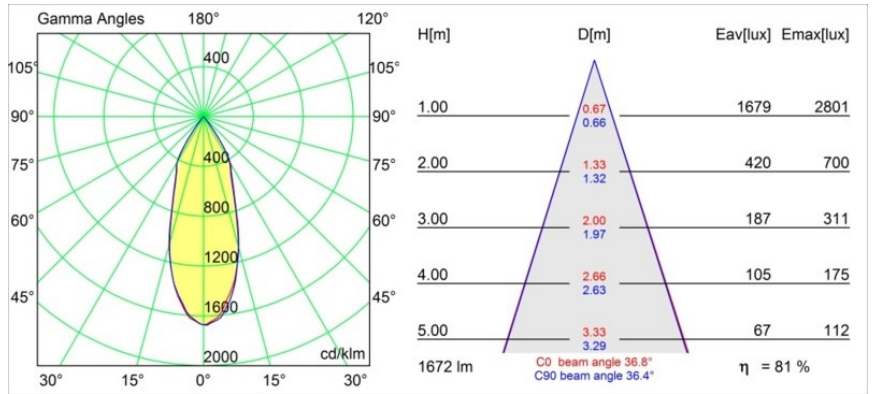

Light distribution & beam diagram