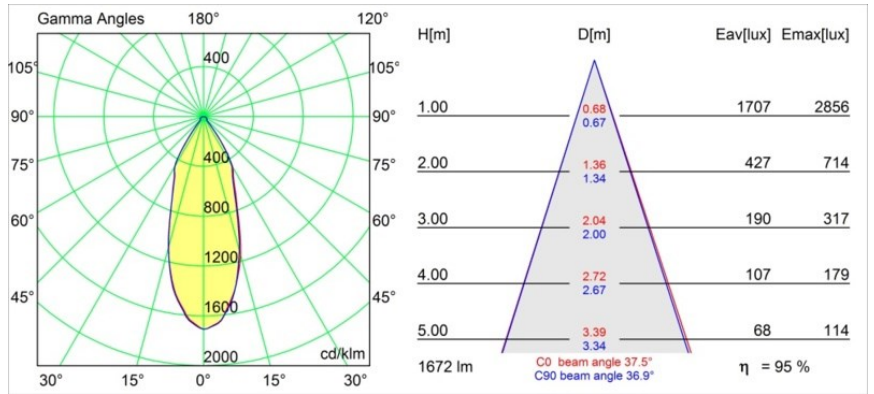

Light distribution & beam diagram