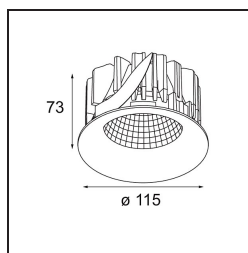

Date
Customer
Project
Type

Smart Cake Recessed 115 1x LED 4000K Flood DE White Structure

Specifications

Material	12741809
Light Source Type	LED
LED Type	BRIDGELUX VERO13
LED technology	LED COB
CRI	Min. 90
Colour Temperature	4000K
Lifetime	L80B20 @50,000 Hours
Lamp Included	Yes
Number of Light Sources	1
CIE flux code	92 96 99 100 84
Binning (SDCM)	3
Light Direction	Down
Optic	Reflector
Measured beam angle (°)	37.5
Input Voltage	Constant Current Driver Required
Electrical Class	III
IP Rating	20
Glow wire rating (°C)	960
Indoor/Outdoor	Indoor
Application	Ceiling, Wall
Mounting	Recessed
Cut-out size (mm)	ø108
Mounting depth (mm)	100.0
Adjustability	Not Applicable
Distance to Lighted Object (m)	0,1
Primary Colour & Primary Finish	White, Structure
Gross weight (g)	522.0
Drive current (mA)	350 500 700
Min. forward voltage (Vf)	29,1 29,9 31,0
Max. forward voltage (Vf)	33,7 34,7 35,8
Connected load (W)	11,0 16,2 23,4
Luminous flux per lamp (lm)	1170 1604 2134
Efficacy (lm/W)	106 99 90
Glare rating	21 22 23