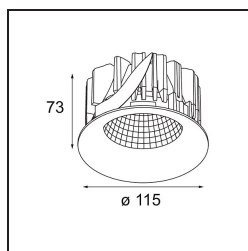

**Specifications**

Material	12741746
Light Source Type	LED
LED Type	BRIDGELUX VERO13
LED technology	LED COB
CRI	Min. 90
Colour Temperature	4000K
Lifetime	L80B20 @50,000 Hours
Lamp Included	Yes
Number of Light Sources	1
CIE flux code	98 99 100 100 80
Binning (SDCM)	3
Light Direction	Down
Optic	Reflector
Measured beam angle (°)	13.4
Input Voltage	Constant Current Driver Required
Electrical Class	III
IP Rating	20
Glow wire rating (°C)	960
Indoor/Outdoor	Indoor
Application	Ceiling, Wall
Mounting	Recessed
Cut-out size (mm)	ø108
Mounting depth (mm)	100.0
Adjustability	Not Applicable
Distance to Lighted Object (m)	0,1
Primary Colour & Primary Finish	Gold, Matt
Gross weight (g)	522.0
Drive current (mA)	350      500      700
Min. forward voltage (Vf)	29,1      29,9      31,0
Max. forward voltage (Vf)	33,7      34,7      35,8
Connected load (W)	11,0      16,2      23,4
Luminous flux per lamp (lm)	1097      1504      2001
Efficacy (lm/W)	100      93      85
Glare rating	17      18      19