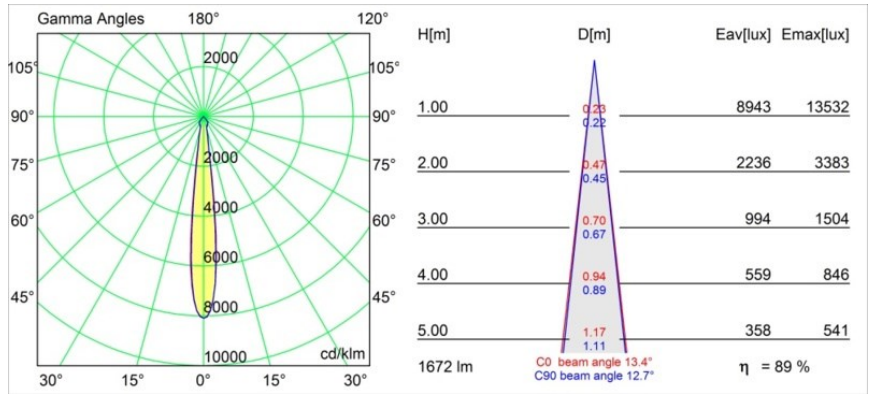

Light distribution & beam diagram