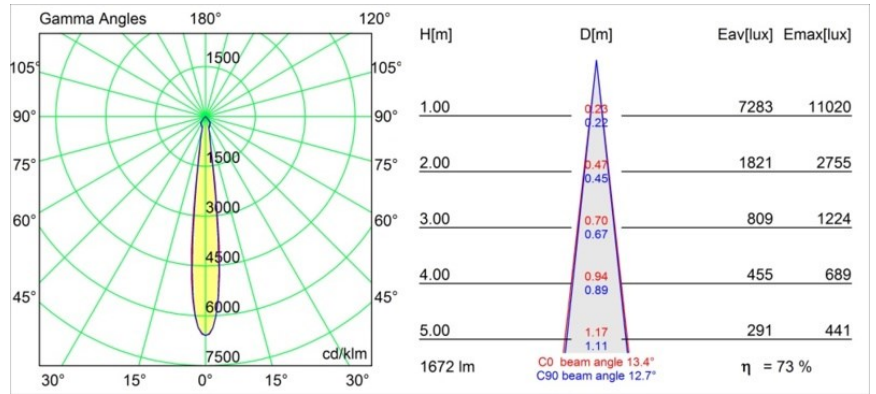

Light distribution & beam diagram