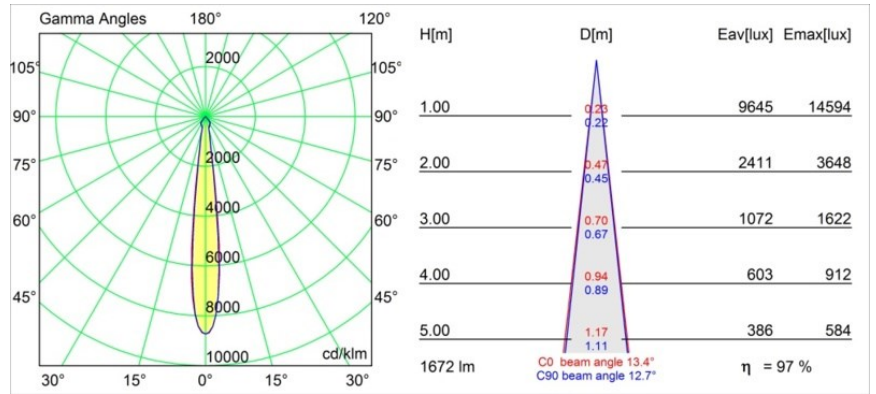

Light distribution & beam diagram