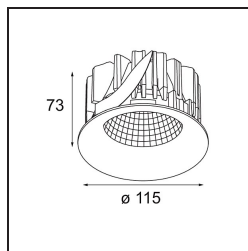

**Specifications**

Material	12741646
Light Source Type	LED
LED Type	BRIDGELUX VERO13 G8
LED technology	LED COB
CRI	Min. 90
Colour Temperature	3000K
Lifetime	L80B10 @50,000 Hours
Lamp Included	Yes
Number of Light Sources	1
CIE flux code	97 99 100 100 78
Binning (SDCM)	2
Light Direction	Down
Optic	Reflector
Measured beam angle (°)	38.0
Input Voltage	Constant Current Driver Required
Electrical Class	III
IP Rating	20
Glow wire rating (°C)	960
Indoor/Outdoor	Indoor
Application	Ceiling, Wall
Mounting	Recessed
Cut-out size (mm)	ø108
Mounting depth (mm)	100.0
Adjustability	Not Applicable
Distance to Lighted Object (m)	0,1
Primary Colour & Primary Finish	Gold, Matt
Gross weight (g)	522.0
Drive current (mA)	350      500      700
Min. forward voltage (Vf)	28,3      29,0      29,7
Max. forward voltage (Vf)	32,9      33,6      34,5
Connected load (W)	10,7      15,7      22,5
Luminous flux per lamp (lm)	1146      1564      2046
Efficacy (lm/W)	107      100      91
Glare rating	18      19      20