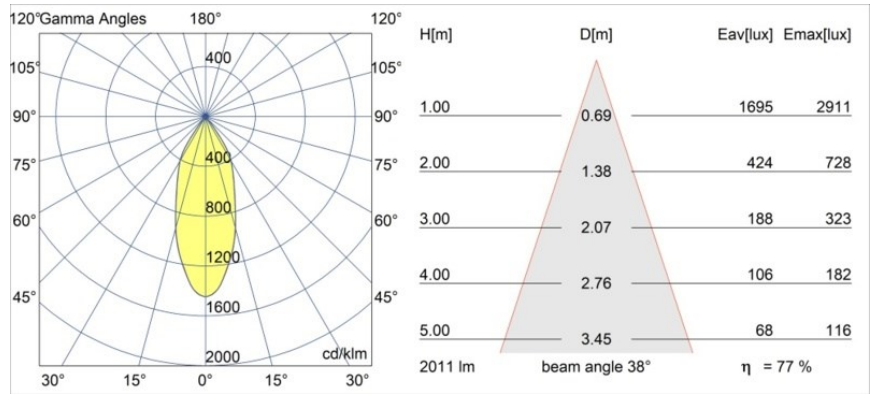

Light distribution & beam diagram