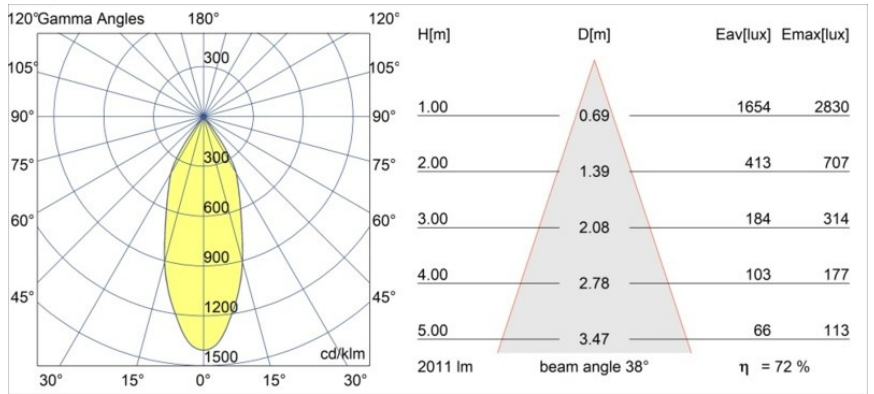

---

Livello abbagliamento	17	18	19
Remark	• 3500K su richiesta		

---

**TM30 & CRI diagram**

**Light distribution & beam diagram**

**Accessori Decorativi**

- 12810009** Mask Smart 115 1x White Structure
- 12810032** Mask Smart 115 1x Black Structure
- 12810046** Mask Smart 115 1x Gold Matt